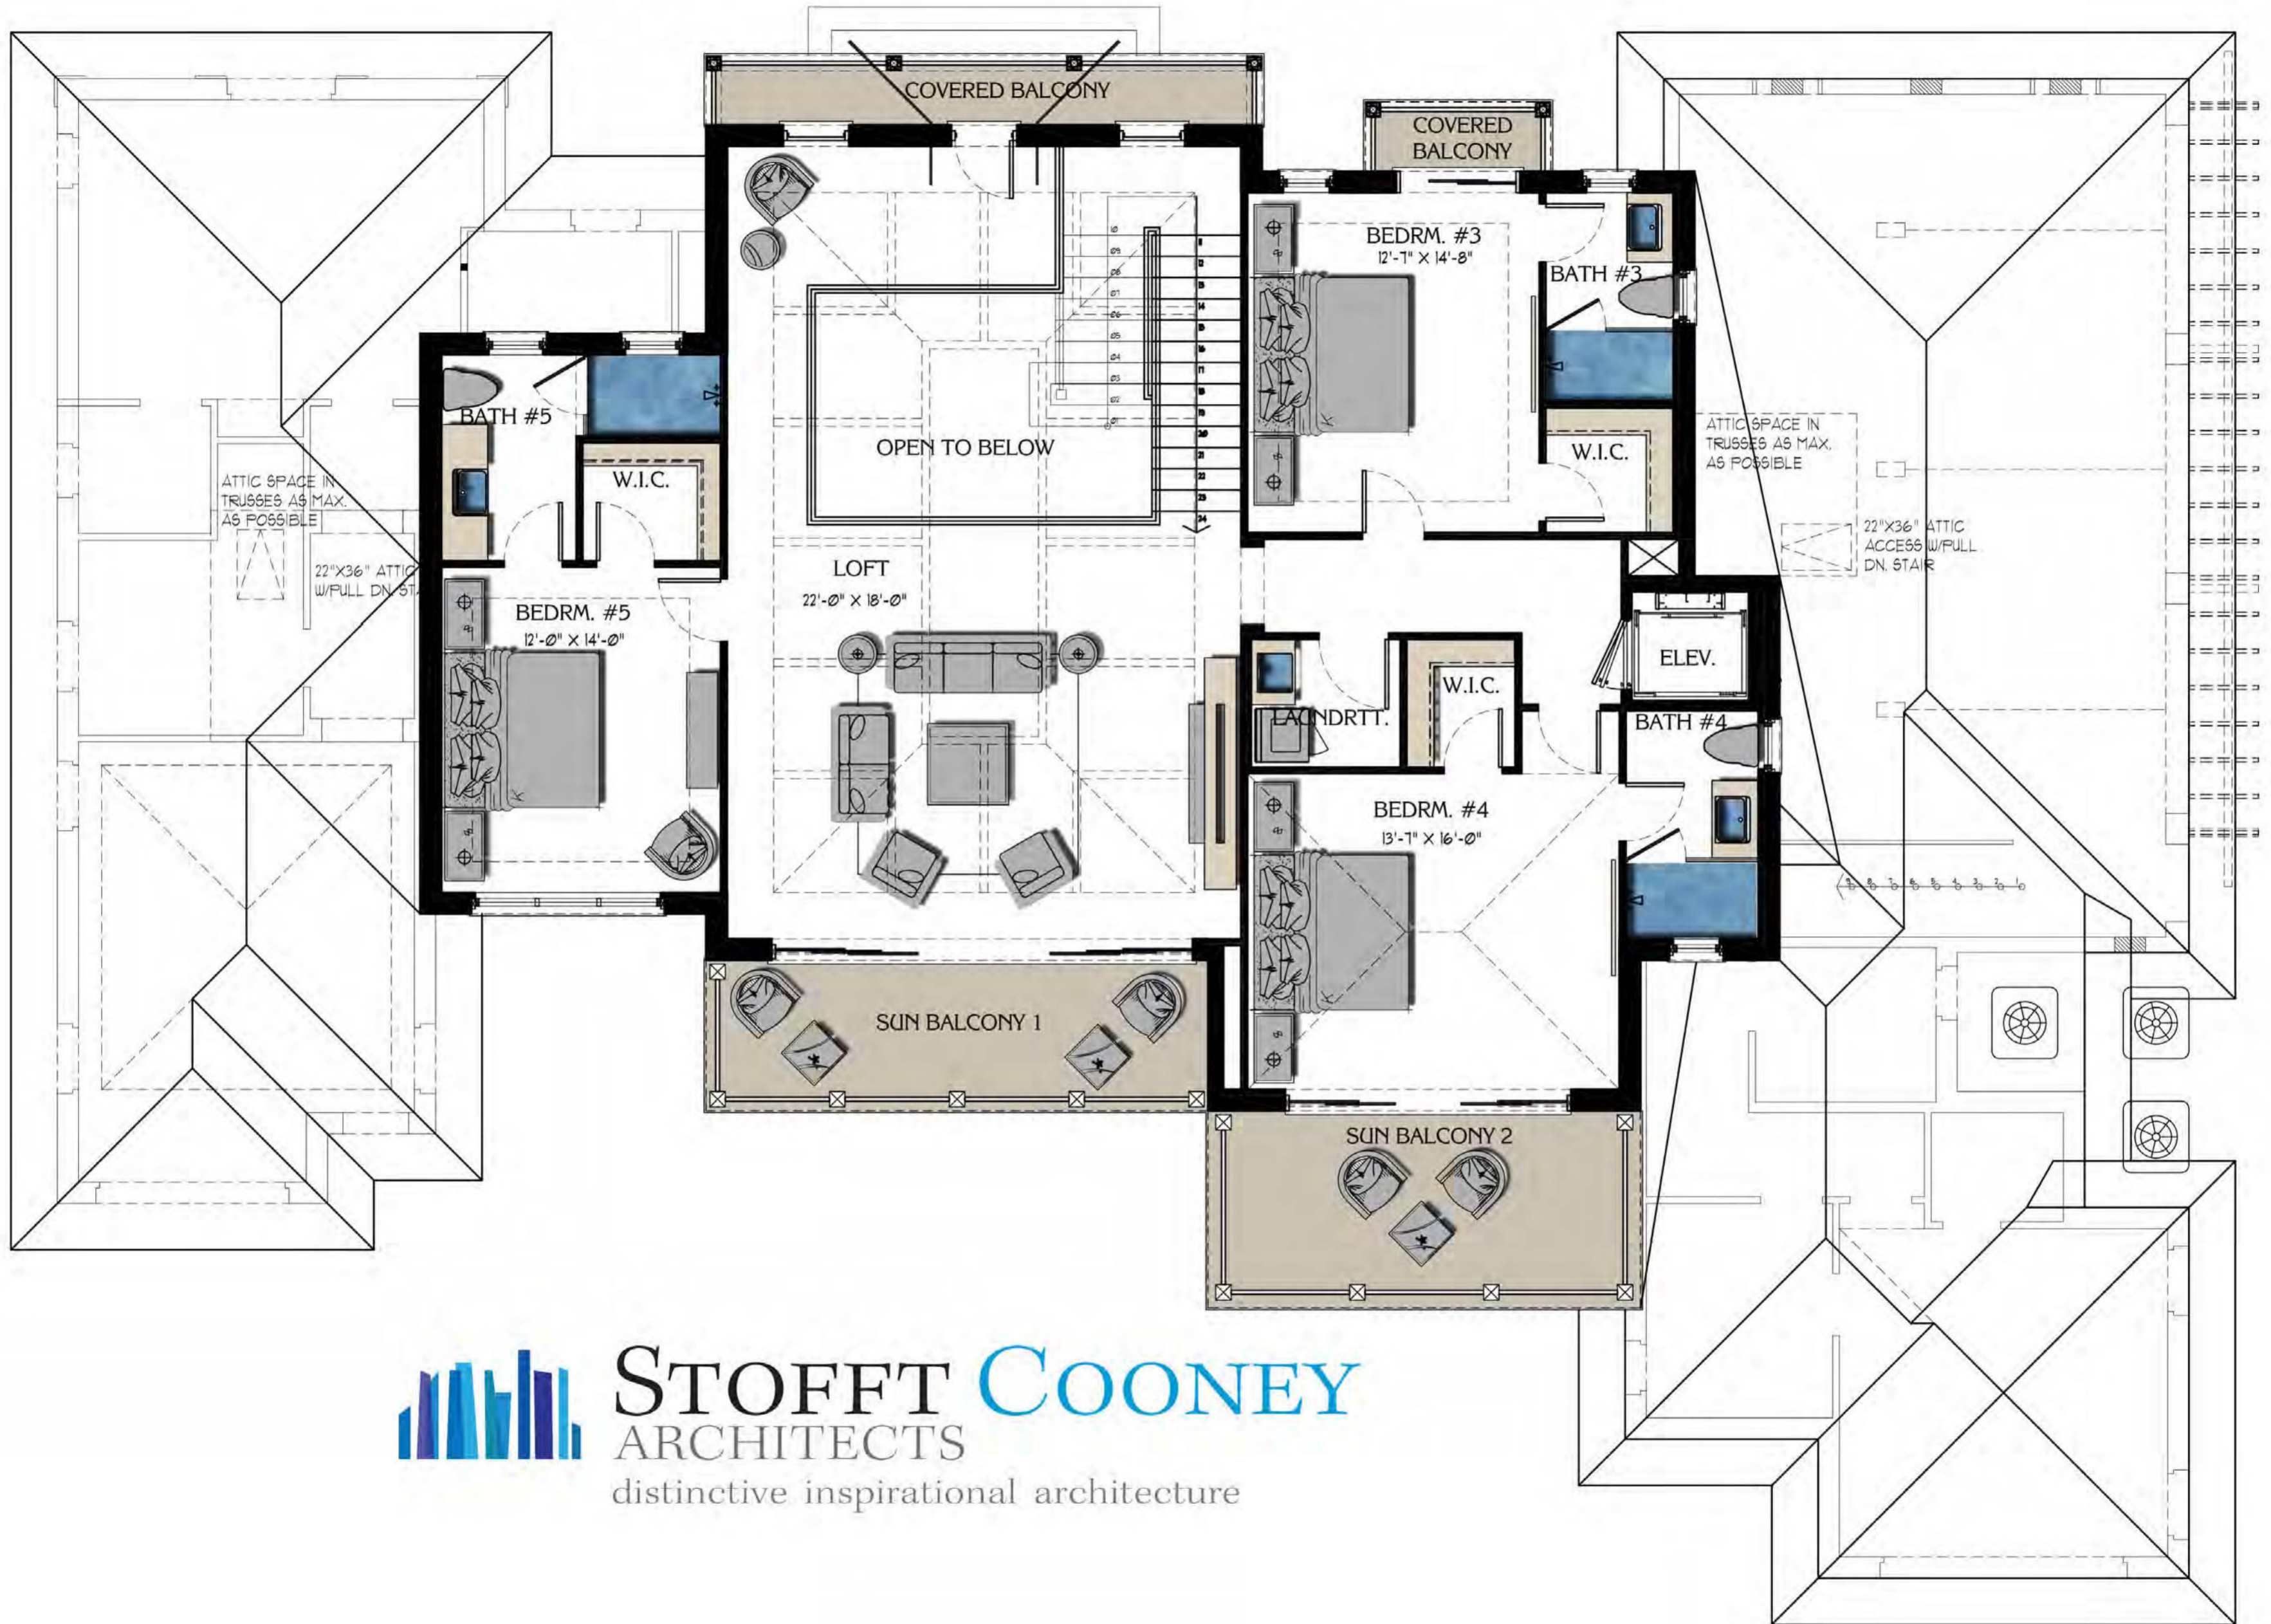

STOFFT COONEY
ARCHITECTS
distinctive inspirational architecture

STOFFT COONEY
 ARCHITECTS
 distinctive inspirational architecture

RESIDENCE SPECIFICATIONS

HOME FEATURES

- Concrete block construction, poured concrete first floor (no exterior wood framing)
- Flat concrete roof tile
- Lot size 130' x 160'
- Lake front
- Southern Exposure
- 5BR + Study
- 5 Full Baths + Powder room
- 3 car Garage w/ accessibility for lifts
- 4867 SF under air
- 6029 SF Total
- Outdoor Living Area 303 SF
- Balconies 371 SF (largest sunbalcony -covered)
- 69' long composite wood dock
- Vanishing edge pool and attached spa
- Gas heated pool and spa
- Shell stone pool deck
- Outdoor kitchen with EVO grill
- 53 inch fire pit in outdoor living area
- 500 gallon propane tank
- R-4 insulation on exterior walls
- Interior walls have sound insulation
- Lennox 2 Stage XP 21 Air Conditioners (3)
- Ultra-Aire ventilating dehumidifier
- Linear air returns in common areas
- High efficiency water heater system
- Re-circulating hot water system
- Anderson impact windows / low e 366 glass
- Rolldown screen and shutters
- Security system with 3 exterior and 1 interior cameras
- Vantage lighting system throughout with LED lights
- Elevator services garage, main & second floors
- Mahogany entry door
- Wifi/Bluetooth integrated sound system on main floor/ prewired in upstairs bedrooms